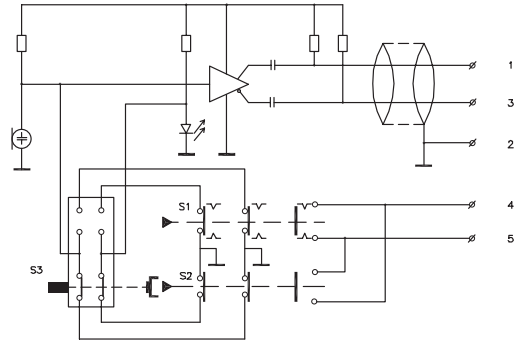

A green LED indicates when the microphone is active.

Controls and indicators

- PTT-key
- PTT status LED

Certifications and Approvals

Safety	acc. to EN 60065
Immunity	acc. to EN 55103-2
Emission	acc. to EN 55103-1

Installation/Configuration Notes

Circuit diagram

Parts Included

Quantity	Component
1	PLE-1CS PLENA All Call Call Station

Technical Specifications

Electrical

Phantom power supply

Voltage range	12 to 48 V
Current consumption	<8 mA

Mechanical

Base dimensions (H x W x D)	40 x 100 x 235 mm (1.57 x 3.97 x 9.25 in)
Weight	Approx. 1 kg (2.2 lb)
Color	Charcoal with silver
Stem length with mic.	390 mm (15.35 in)
Cable length	2 m (6.56 ft)